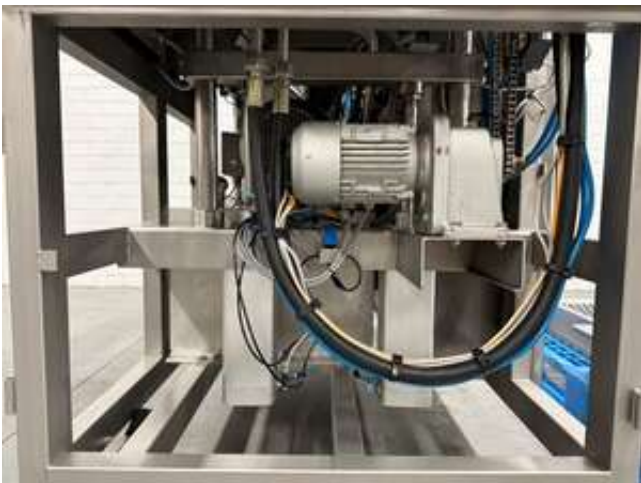

VAN ZUTPHEN BV

USED FOOD MACHINERY

CFS MultiFormer

| | |
|----------------------|-----------------------|
| Product number | 3085B |
| Type | MLF400 |
| Serial number | 2382 |
| Year of construction | 2008 |
| Belt width | 400 mm |
| Belt speed | 1.5 - 15 m/min |
| Capacity | up to 50 strokes/min |
| Hopper | 270 litres |
| Compressed air | 6 Bar, 300 l/min |
| Power | 3 x 400V, 50Hz, 8kW |
| Dimensions | 3350 x 1100 x 2650 mm |
| Weight | 1200 kg |