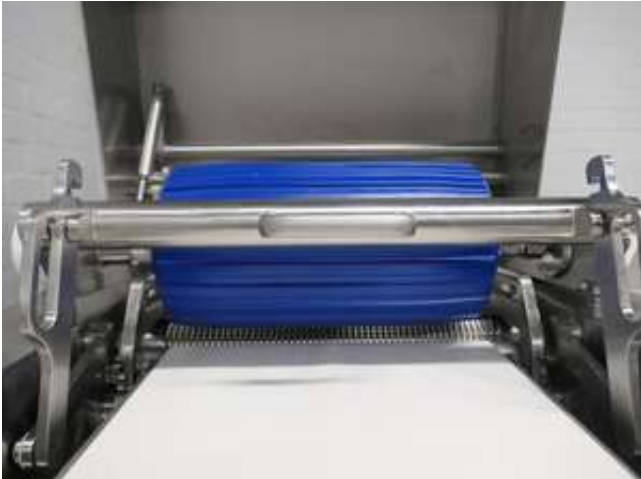

VAN ZUTPHEN BV

USED FOOD MACHINERY

Weber derinding machine

Product number	3052
Type	ASB460
Serial number	125
Year of construction	2008
Belt width	395 mm
Cutting width	460 mm
Cutting thickness	0 - 4 mm
Power	3 x 400V, 50Hz, 1.1kW
Dimensions	2050 x 900 x 1300 mm
Weight	370 kg