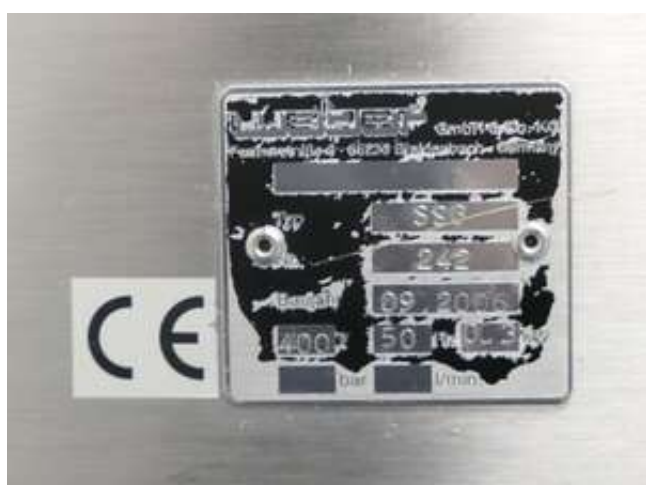

VAN ZUTPHEN BV

USED FOOD MACHINERY

Weber knife sharpener

Product number	2938
Type	SSG
Serial number	242
Year of construction	2006
Sharpening angle	18° - 36°
Power	3 x 400V, 50Hz, 0.3kW
Dimensions	1100 x 810 x 1770 mm
Weight	320 kg