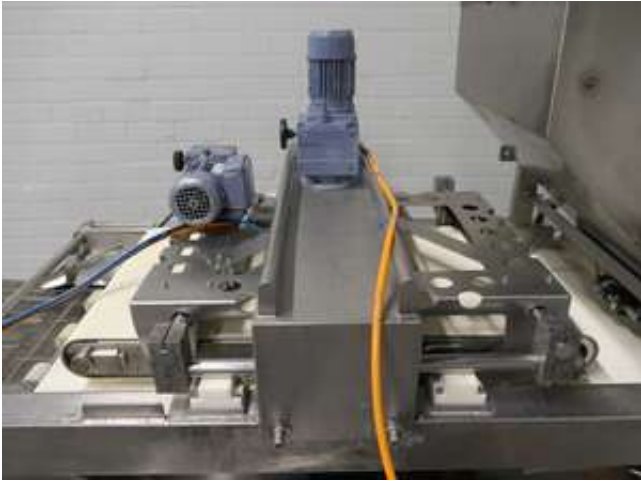

VAN ZUTPHEN BV

USED FOOD MACHINERY

Koppens ball rolling machine

Product number	2828
Type	BMB600
Serial number	11
Belt width	400 mm
Power	3 x 380V, 50Hz, 1.01kW
Dimensions	2050 x 1200 x 1950 mm
Weight	240 kg
Rolling machine for ragout balls (bitterballen)	