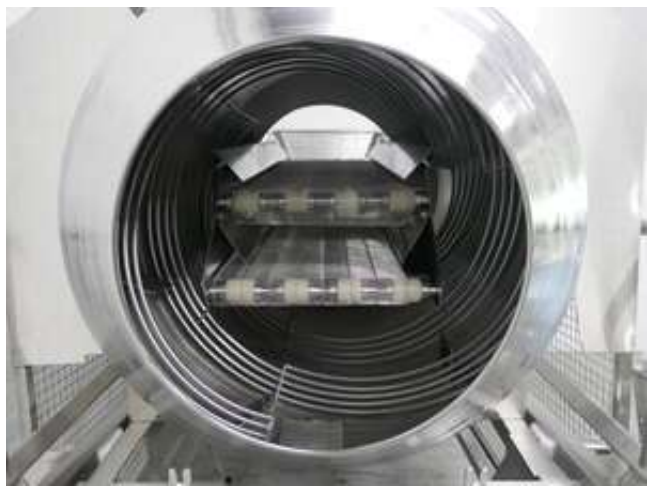

VAN ZUTPHEN BV

USED FOOD MACHINERY

Blackrow drum coating machine

Product number	2152J
Type	Crumb breader
Serial number	3028-123044
Year of construction	2014
Belt width outfeed	400 mm
Dimensions	4400 x 1450 x 1800 mm

Infeed belt elevator

Serial number	5083-130134-A
Year of construction	2016
Belt width	300 mm
With crumb feeding screw	

Geïnteresseerd? Neem contact met ons op!

Telefoonnummer: +31 (0)499 390964

E-mailadres: info@vanzutphen.nl